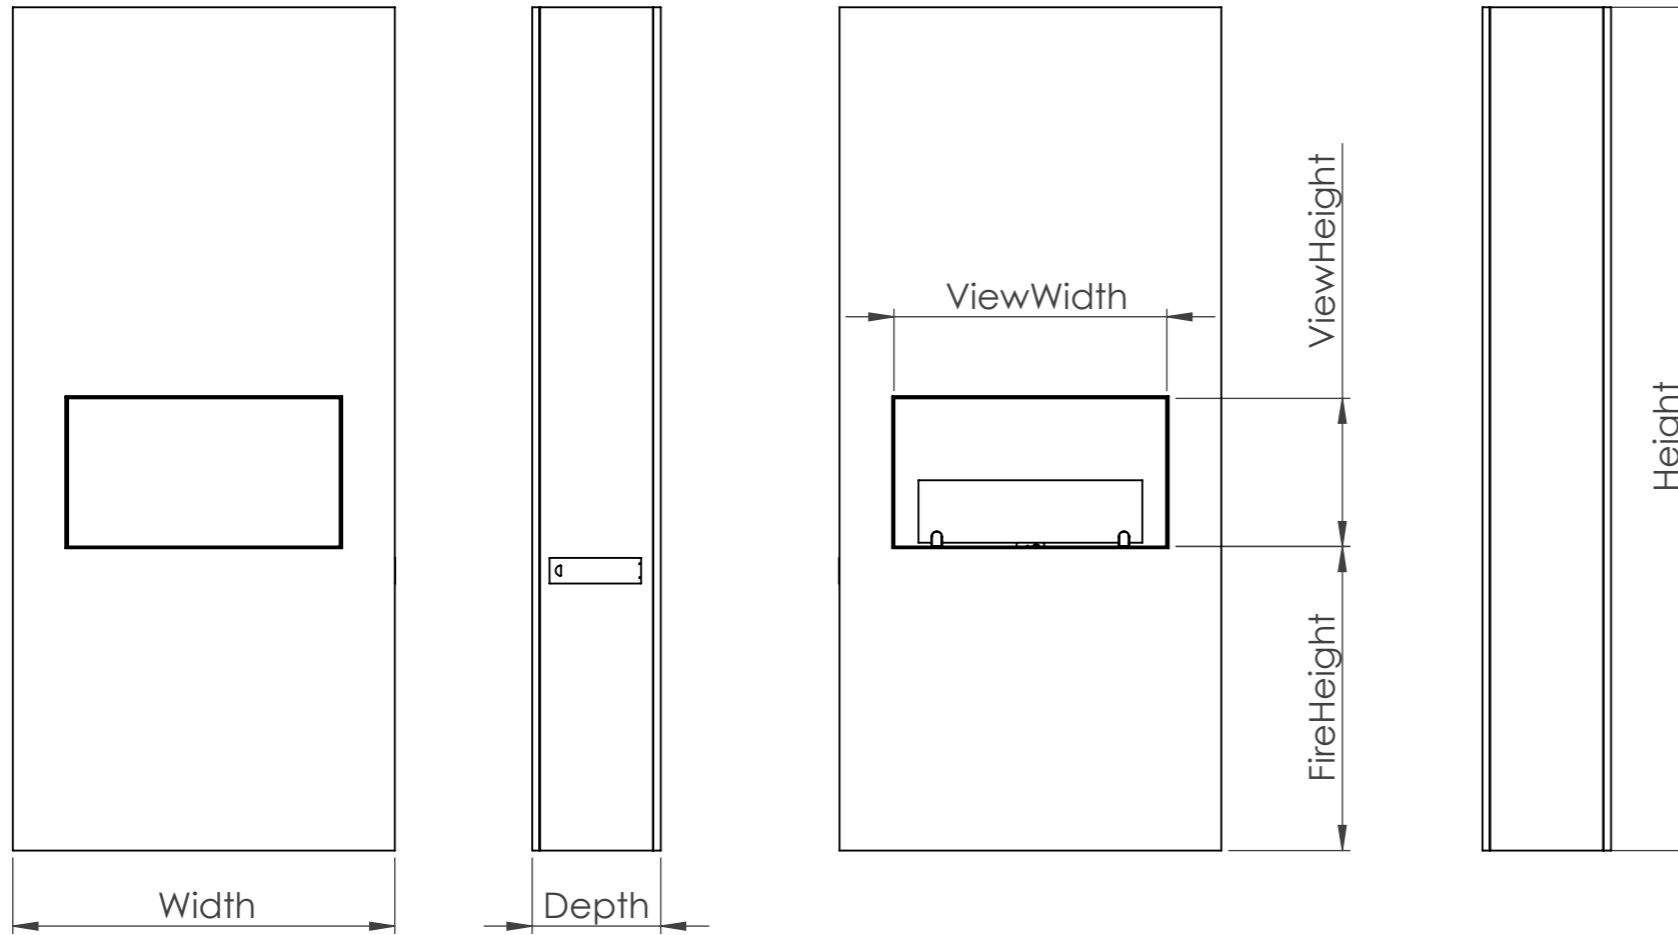

Ø 148,00 unless otherwise indicated

DIMENSIONS	
Width	
Depth	
Height	
FireHeight	
ViewWidth	
ViewHeight	

Part: FrontHaard
Desc:
Config: FinishedModel
Drawn by: Wout Sunderman
Scale 1:20 Sheet 1 of 1